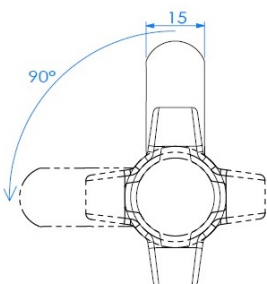

PRODUCT SHEET

Description:

Padlockable Cam Lock #300R, 90DG, $\varnothing 19 \times 25$ mm, Black, Cam 3, Straight C/E:29,5mm, NO Anti Rotating Plate, W/Hex Nut

Item number:

14.04.587-9

Units	Box	Carton	HS Code	Barcode
Pcs.	20	200	8301300000	
				5704866042215

L: 16mm
20mm
25mm
32mm

Standard fixing hole - metal Fixing hole - wood