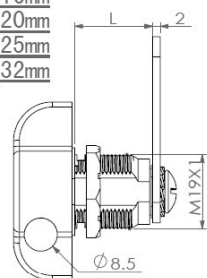

PRODUCT SHEET

Description:

Padlockable Cam Lock #300R, 90DG, $\varnothing 19 \times 25$ mm, Black, Cam 3, Straight C/E:29,5mm, NO Anti Rotating Plate, W/Hex Nut

Item number:

14.04.587-9

Units	Box	Carton	HS Code	Barcode
Pcs.	20	200	8301300000	
				5704866042215

L: 16mm
20mm
25mm
32mm

Standard fixing hole - metal Fixing hole - wood